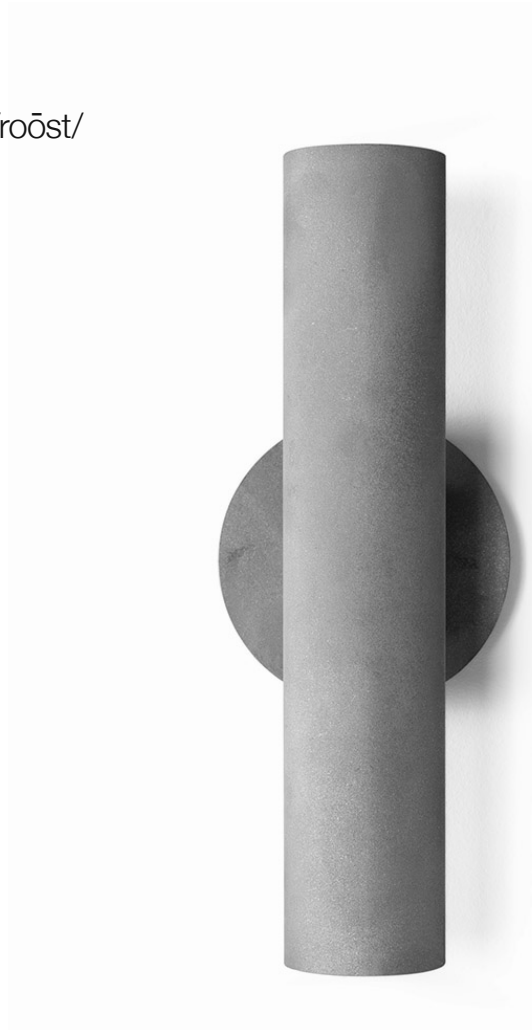

Roest /roōst/

Sconce30

Color

Rust
GP2052-N

Zinc
GP2053-AZ

Europe

Lamping	2 x Max 10W LED, GU10, 220-240V
Color temperature	2700K (recommended)
Lumen output	Dependent on lamp
Material	Steel
Size	Ø 6, D9,5 H 30 (cm)
Weight	1,6kg
Country of origin	The Netherlands
Certification	CE

For use in dry location. After the natural oxidation process, all items are treated to stop further rusting. The material will not come off of stain.

**Designed by VanJoost,
in The Netherlands for Graypants.**